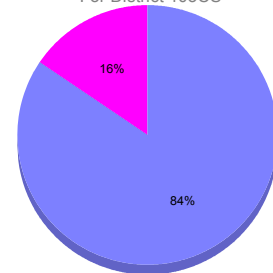

Goal, New, Dropped, Gain/Loss

Comparison of Membership Gain/Loss

Current Year Compared to the Previous Year

Gender Comparison 2010-2011

For District 103CS

Oct/Nov/Dec

■ Male ■ Female