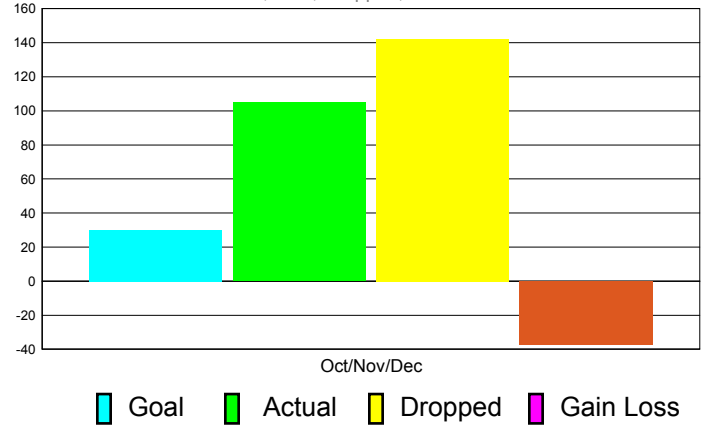

Membership Results 2011-2012

Goal, New, Dropped, Gain/Loss