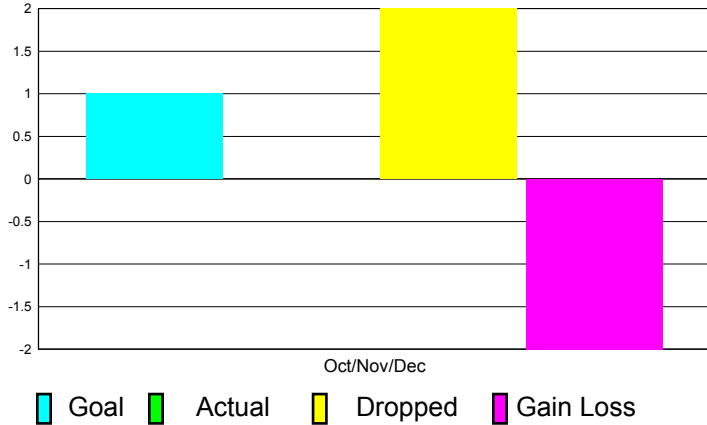

GMT Reports for District (or Undistricted) **District 103CS**

GMT: JACQUES 'JACK' VERBEKE Location: **FRANCE**

GMT CA: 4

CLUBS

Club Results
2011-2012

Clubs
2010-2011

Month	New Club Goal	Actual New Clubs	Actual Dropped Clubs	Gain/Loss of Clubs	Gain/Loss of Clubs
Oct/Nov/Dec	1	0	2	-2	-2
Totals	1	0	2	-2	-2

Club Results 2011-2012

Goal, New, Dropped, Gain/Loss

Comparison of Club Gain/Loss

Current Year Compared to the Previous Year

YTD Status Quo Clubs 2010-2011

Status Quo Clubs Compared to Status Quo Members

MEMBERSHIP